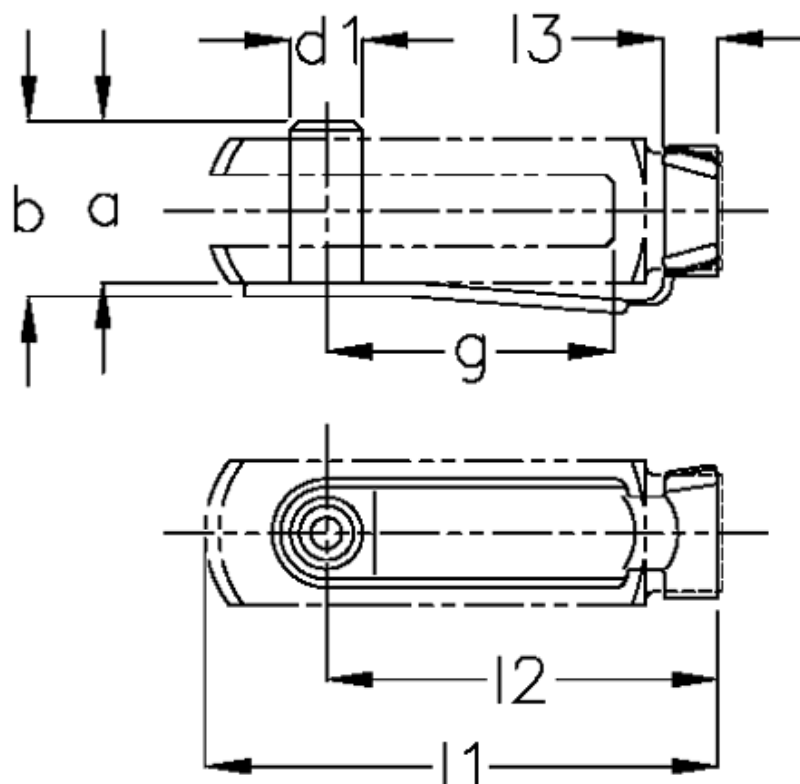

Article number: 140540624

Description: KLEE Fork pin with snap-on spring FKB 6x24

Measures

a	= 14
b	= 16.0
d1 h11	= 6
g	= 24
l1	= 40.0
l2	= 35.0
l3	= 6.5
Size	= 6 x 24

Threaded fork piece = M6
Weight 100 pcs. = 0.516